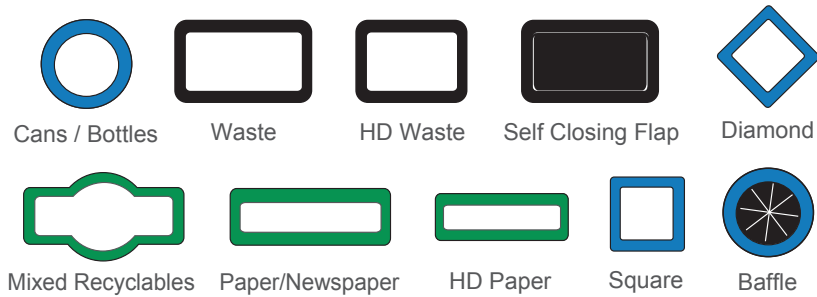

# Openings & Self Closing Flaps

## Super Sorter Openings:

*\*All Super Sorter openings can be stamped at top and bottom*

Clearview lid shown with cans & bottles opening

## Smart Sort Openings:

# Label Options

Labels available in any language, bilingual as well.  
Grey area represents where label would be clear.

Labels shown on a Waste Watcher

Waste Watcher lids with label

**BUSCH SYSTEMS**  
Recycling Made Simple